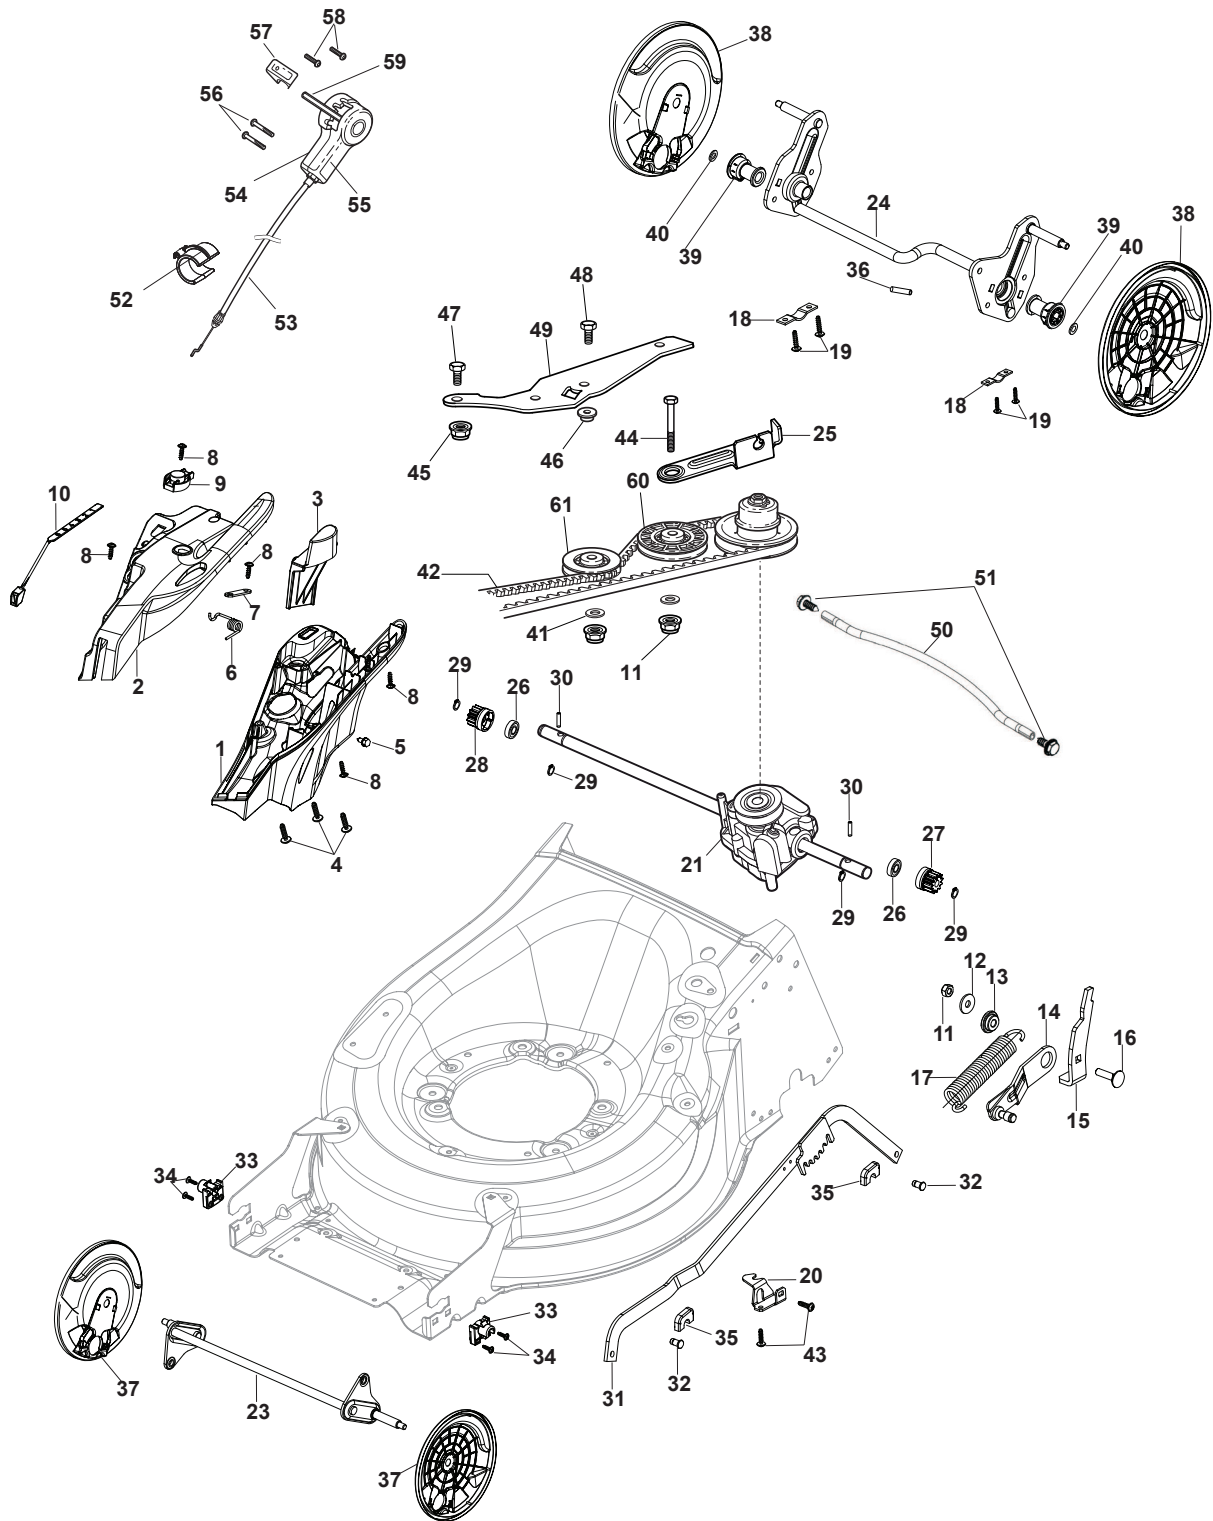

THIS INFORMATION IS NOT INTENDED FOR SALE OR RESALE, AND THIS NOTICE MUST REMAIN ON ALL COPIES.

Fig.	Q.ty	Part No	Description	Notes
1	1	322055262/0	Lower Cover	
2	1	322055263/0	Upper Cover	
3	1	322602026/0	Button	
4	5	112728699/0	Screw	
5	1	125943004/0	Screw	
6	1	122450477/0	Spring	
7	1	322981471/1	Plate	
8	5	112728697/0	Screw	
9	1	322602027/0	Lens	
10	1	322602028/0	Visualizer	
11	1	112154510/0	Nut	
12	1	112523040/0	Washer	
13	1	122517873/0	Pin	
14	1	381003475/0	Lever, Height Adjustment	
15	1	322778475/0	Bracket	
16	1	112815270/0	Screw	
17	1	122450480/0	Spring	
18	2	322545152/0	Plate	
19	4	112728698/0	Screw	
20	1	322778477/0	Support	
21	1	181003116/0	Gear Box	
23	1	381302883/0	Front Wheel Axle	
24	1	381302891/0	Rear Wheel Axle	
25	1	322806647/0	Bracket	
26	2	119216035/0	Bearing	
27	1	122570110/1	Pinion Right	
28	1	122570120/1	Pinion Left	
29	4	112608600/0	Seeger	
30	2	122753000/0	Pin	
31	1	381002047/0	Wheels Control Rod	
32	2	122519820/0	Pin	
33	2	322785305/0	Support	
34	4	112728697/0	Screw	
35	2	112436051/0	Plate	
37	2	322600247/0	Protection, Wheel	
38	2	322600205/1	Protection, Wheel	
39	2	322042068/0	Bushing	
40	2	112521371/0	Washer	
41	2	112523050/0	Washer	
42	1	135064379/0	Belt	
43	5	112728704/1	Screw	
44	1	112674550/0	Screw	
45	2	112154210/0	Nut	
46	1	122671656/0	Washer	
47	2	112792611/0	Screw	
48	2	112689500/0	Screw	
49	1	322806649/0	Bracket	
50	1	322608567/0	Stiffening	
51	2	112735120/0	Screw	
52	1	118390020/0	Conduit Clip	
53	1	381030107/0	Cable, Speed Drive Control	

Fig.	Q.ty	Part No	Description	Notes
54	1	322722802/1	Half-Shell Starting Block inner-half	for ERGO Handle
54	1	322722807/0	Speed Control Lever Half-Bearing	for PRO Handle
55	1	322722803/0	Half-Shell	
56	2	112728702/0	Screw	
57	1	322399820/0	Knob	
58	2	112728300/0	Screw	
59	1	322319307/1	Lever, Speed Drive Control	
60	1	122601914/0	Pulley	
61	1	122601915/0	Pulley	