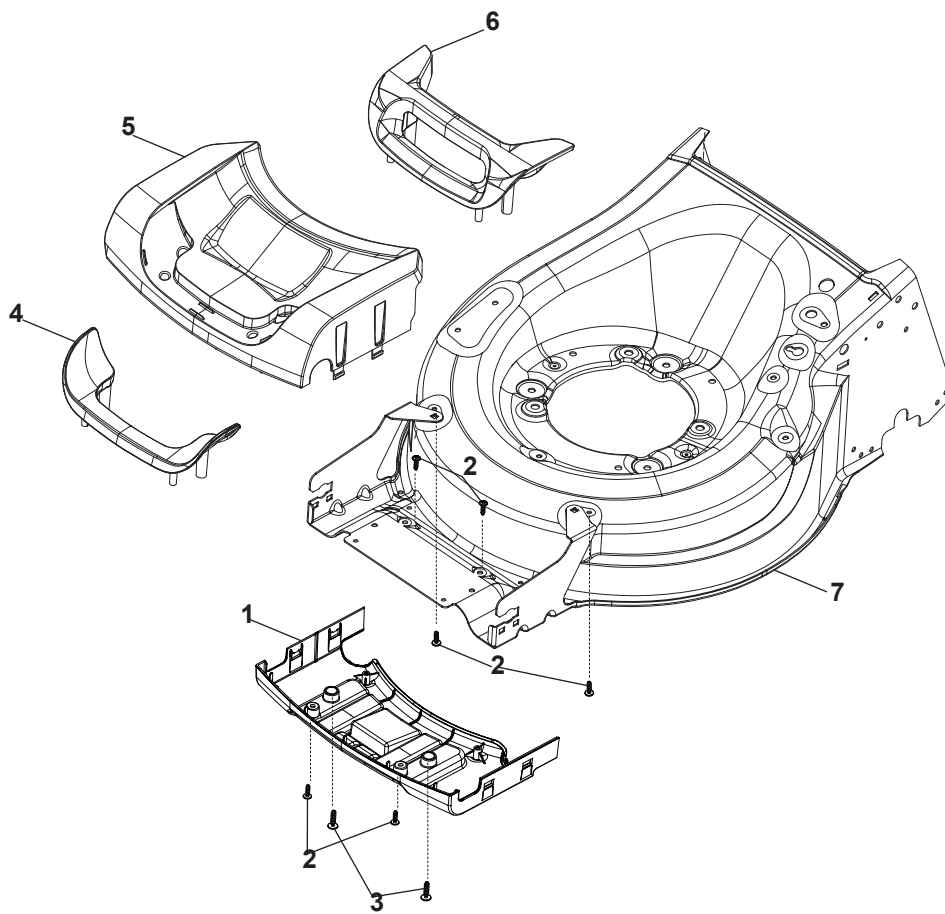

MP1 554 WSVQ

WBH Petrol Steel Mask

Issue 11 - 2015

Fig.	Q.ty	Part No	Description	Notes
1	1	322500113/0	Front Combi	
2	6	112728697/0	Screw	
3	2	112728699/0	Screw	
4	1	322055524/0	Insert	
5	1	322226217/0	Mask, Red	
6	1	322393742/0	Handle	
7	1	381004779/0	Red Deck	Side Discharge