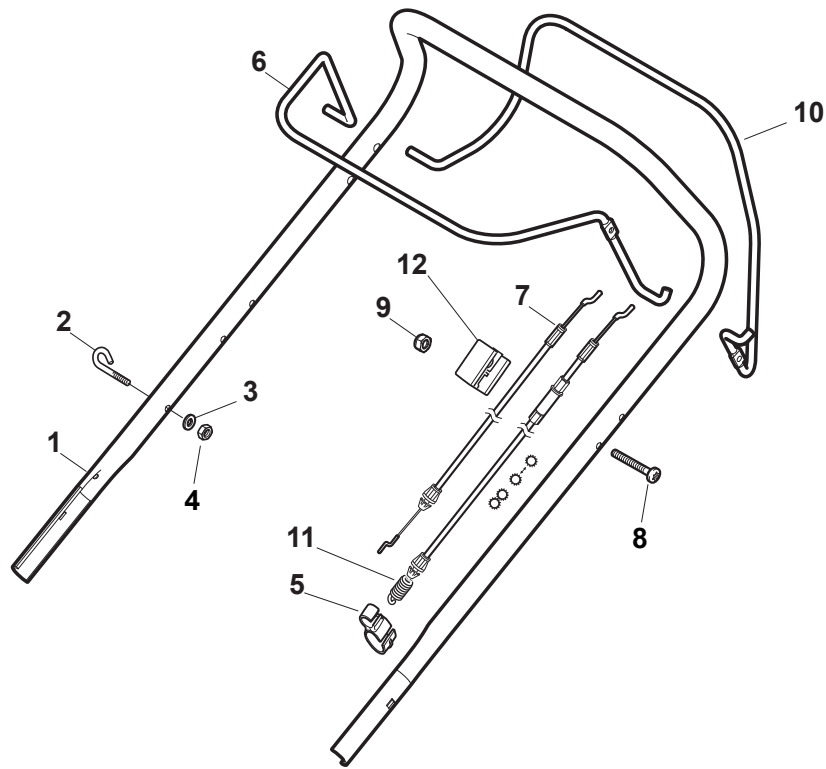

Fig.	Q.ty	Part No	Description	Notes
1	1	381006739/1	Handle, Upper Part	without Sponge
1	1	381006745/1	Handle, Upper Part with sponge handgrip	with Sponge
2	1	122430313/0	Guide Spring	
3	1	112521330/0	Washer	
4	1	112154510/0	Nut	
5	1	118390020/0	Conduit Clip Caproeuropa	
6	1	181003363/1	Lever, Engine Brake Black	Black
6	1	381003365/0	Lever, Engine Brake Yellow	Yellow
7	1	181030053/0	Cable, Thread Engine Brake	Handle w/Lever - For B&S 675-750 Engine
7	1	181030053/0	Cable, Thread Engine Brake	Handle w/Knob - For B&S 675
7	1	181030054/0	Cable, Thread Engine Brake	Handle w/Knob - For WBE 140 Engine
7	1	181030054/0	Cable, Thread Engine Brake	Handle w/Lever - For B&S 675E Engine
7	1	181030057/0	Cable, Thread Engine Brake	Handle w/Lever - For B&S 675-750-775 Engine
7	1	181030057/0	Cable, Thread Engine Brake	Handle w/Knob - For B&S 675E
7	1	181030070/0	Cable, Thread Engine Brake	Handle w/Knob - For Honda Engine MP1 55
7	1	181030070/0	Cable, Thread Engine Brake	Handle w/Knob - For WBE0702 Engine
7	1	181030070/0	Cable, Thread Engine Brake	Handle w/Knob - For B&S 625E-850 Engine
7	1	181030087/0	Cable, Thread Engine Brake	Handle w/Knob - For B&S 750-775 Engine
7	1	181030088/0	Cable, Thread Engine Brake	Handle w/Knob - For B&S 550E-625E-675 Engine
7	1	181030088/0	Cable, Thread Engine Brake	Handle w/Knob - For Honda Engine MP1 50
7	1	181030105/0	Cable, Thread Engine Brake	Handle w/Lever - For WBE 140 Engine
7	1	181030106/0	Cable, Thread Engine Brake	Handle w/Lever - For B&S 550E-625E-850 Engine
7	1	181030106/0	Cable, Thread Engine Brake	Handle w/Lever - For WBE0702 Engine
7	1	181030106/0	Cable, Thread Engine Brake	Handle w/Lever - For Honda Engine
8	1	112727783/0	Screw	
9	1	112154510/0	Nut	
10	1	181003364/0	Drive Control Lever	Black
10	1	381003366/0	Lever, Driving Yellow	Yellow
11	1	381030104/0	Clutch Cable	
12	1	322551640/0	Plate	