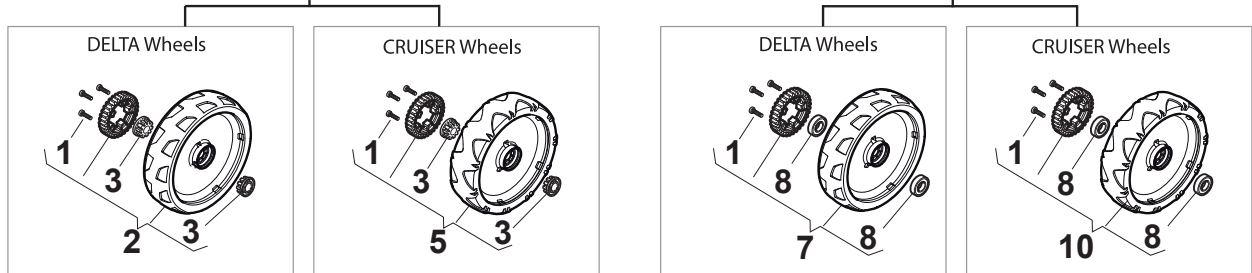

Bushing - Ø180

Ball Bearing - Ø180

Bushing - Ø240

Ball Bearing - Ø240

Fig.	Q.ty	Part No	Description	Notes
1	6	112728706/0	Screw	
2	2	381007462/1	Wheel	
3	8	322042064/0	Bushing	
4	2	381007442/1	Wheel	
5	2	381007466/1	Wheel	
6	2	381007445/1	Wheel	
7	2	381007463/1	Wheel	
8	8	119216035/0	Bearing	
9	2	381007448/1	Wheel	
10	2	381007467/1	Wheel	
11	2	381007455/1	Wheel