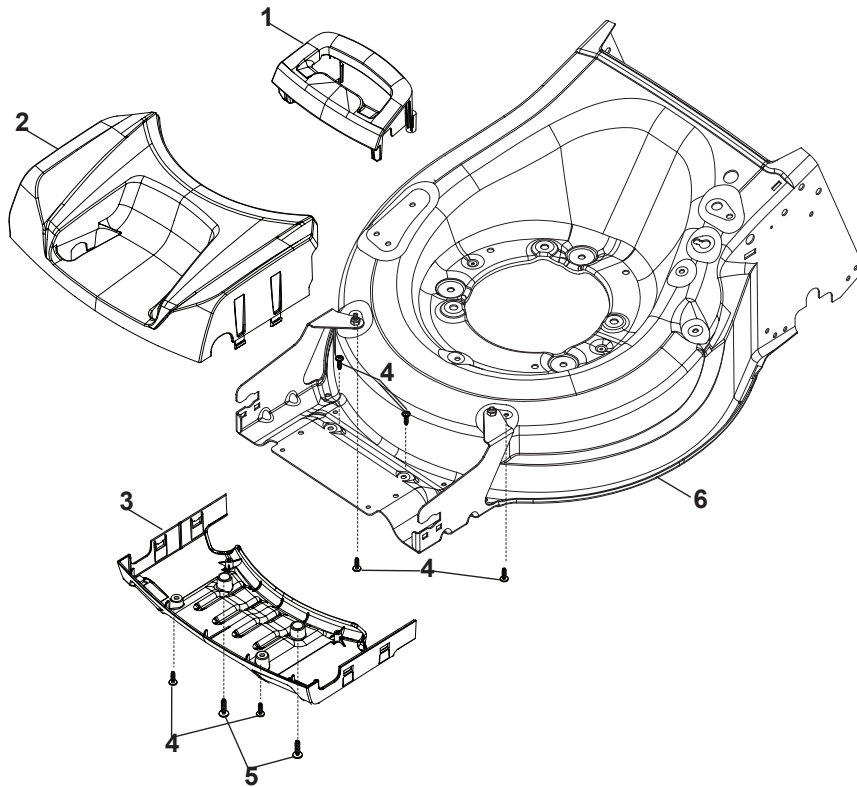

THIS INFORMATION IS NOT INTENDED FOR SALE OR RESALE, AND THIS NOTICE MUST REMAIN ON ALL COPIES.

Fig.	Q.ty	Part No	Description	Notes
1	1	322055262/0	Lower Cover	
2	1	322055263/0	Upper Cover	
3	1	322602026/0	Button	
4	5	112728699/0	Screw	
5	1	125943004/0	Screw	
6	1	122450477/0	Spring	
7	1	322981471/1	Plate	
8	5	112728697/0	Screw	
9	1	322602027/0	Lens	
10	1	322602028/0	Visualizer	
11	1	112154510/0	Nut	
12	1	112523040/0	Washer	
13	1	122517873/0	Pin	
14	1	381003475/0	Lever, Height Adjustment	
15	1	322778475/0	Bracket	
16	1	112815270/0	Screw	
17	1	122450480/0	Spring	
18	2	322545152/0	Plate	
19	4	112728698/0	Screw	
20	1	322778477/0	Support	
21	1	181003116/0	Gear Box	
23	1	381302883/0	Front Wheel Axle	
24	1	381302891/0	Rear Wheel Axle	
25	1	322806647/0	Bracket	
26	2	119216035/0	Bearing	
27	1	122570110/1	Pinion Right	
28	1	122570120/1	Pinion Left	
29	4	112608600/0	Seeger	
30	2	122753000/0	Pin	
31	1	381002047/0	Wheels Control Rod	
32	2	122519820/0	Pin	
33	2	322785305/0	Support	
34	4	112728697/0	Screw	
35	2	112436051/0	Plate	
37	2	322600247/0	Protection, Wheel	
38	2	322600205/1	Protection, Wheel	
39	2	322042068/0	Bushing	
40	2	112521371/0	Washer	
41	2	112523050/0	Washer	
42	1	135064379/0	Belt	
43	5	112728704/1	Screw	
44	1	112674550/0	Screw	
45	2	112154210/0	Nut	
46	1	122671656/0	Washer	
47	2	112792611/0	Screw	
48	2	112689500/0	Screw	
49	1	322806649/0	Bracket	
50	1	322608567/0	Stiffening	
51	2	112735120/0	Screw	
52	1	118390020/0	Conduit Clip	
53	1	381030107/0	Cable, Speed Drive Control	

Fig.	Q.ty	Part No	Description	Notes
54	1	322722802/1	Half-Shell Starting Block inner-half	for ERGO Handle
54	1	322722807/0	Speed Control Lever Half-Bearing	for PRO Handle
55	1	322722803/0	Half-Shell	
56	2	112728702/0	Screw	
57	1	322399820/0	Knob	
58	2	112728300/0	Screw	
59	1	322319307/1	Lever, Speed Drive Control	
60	1	122601914/0	Pulley	
61	1	122601915/0	Pulley	