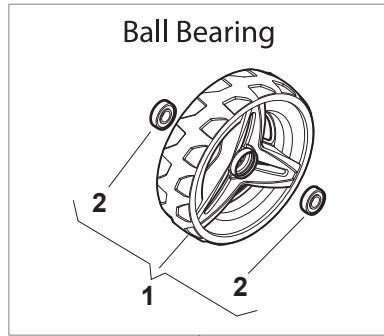

Bushing - Ø180

Ball Bearing - Ø180

Bushing - Ø240

Ball Bearing - Ø240

Fig.	Q.ty	Part No	Description	Notes
1	6	112728706/0	Screw	
2	2	381007462/1	Wheel	
3	8	322042064/0	Bushing	
4	2	381007442/1	Wheel	
5	2	381007466/1	Wheel	
6	2	381007445/1	Wheel	
7	2	381007463/1	Wheel	
8	8	119216035/0	Bearing	
9	2	381007448/1	Wheel	
10	2	381007467/1	Wheel	
11	2	381007455/1	Wheel	

Ball Bearing Ø200 - Wheels NTD

Ball Bearing Ø280 - Wheels NTD

Fig.	Q.ty	Part No	Description	Notes
1	8	119216035/0	Bearing	
2	4	381007416/2	Wheel	
4	2	381007417/2	Wheel	

DELTA Wheel (Pierced) - Ø 200

DELTA Wheel - Ø 280