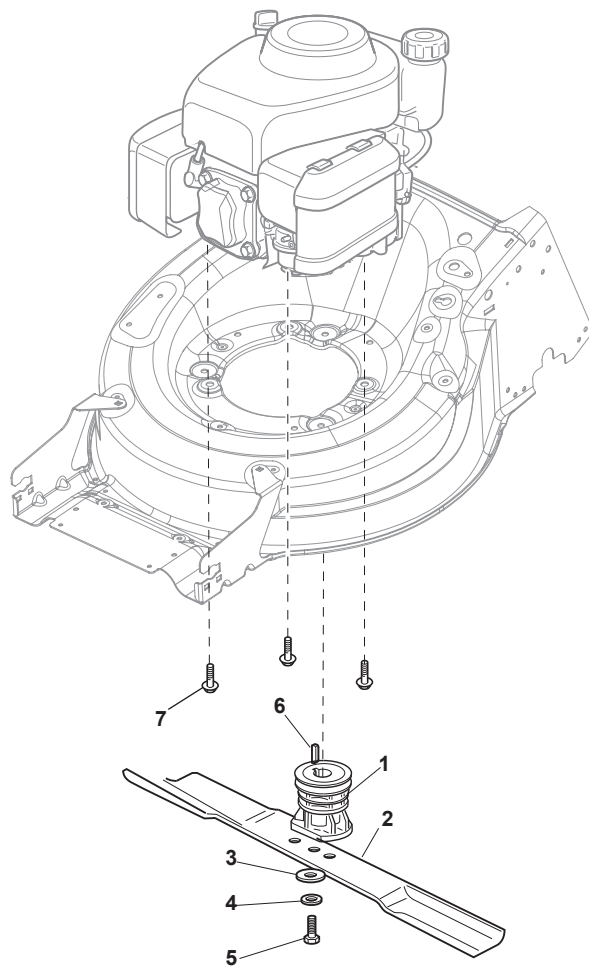

Fig.	Q.ty	Part No	Description	Notes
54	1	322722802/1	Half-Shell Starting Block inner-half	for ERGO Handle
54	1	322722807/0	Speed Control Lever Half-Bearing	for PRO Handle
55	1	322722803/0	Half-Shell	
56	2	112728702/0	Screw	
57	1	322399820/0	Knob	
58	2	112728300/0	Screw	
59	1	322319307/1	Lever, Speed Drive Control	
60	1	122601914/0	Pulley	
61	1	122601915/0	Pulley	

Fig.	Q.ty	Part No	Description	Notes
1	1	322108315/0	Conveyor	
2	1	322600309/0	Stone Guard, Black	
3	1	122450456/0	Spring	
4	2	112604896/0	Crown Fastener	
5	2	112727803/0	Screw	
6	1	322806639/0	Fulcrum Pin	
7	2	112154510/0	Nut	
8	1	122517869/1	Pin	
9	2	118203853/0	Screw	

Fig.	Q.ty	Part No	Description	Notes
1	1	122465607/3	Hub With Pulley, Crankshaft Ø 22.2	
2	1	181004409/0	Mulching Blade	
3	1	112508125/0	Elastic Washer	
4	1	112523080/0	Washer	
5	1	112735698/0	Screw	
6	1	112139100/0	Feather, Crankshaft Ø 22,2	
7	2	112691700/0	Screw	for B&S 675EX-750EX (MP1 50) and 850E
7	3	112692050/0	Screw	for B&S 750EX (MP1 55)
8	1	112521350/0	Washer	
9	3	112154210/0	Nut	
10	1	322170964/0	Protection	
11	3	122170835/0	Spacer	
12	1	112691700/0	Screw	for B&S 750EX
12	1	112692050/0	Screw	for B&S 675EX and 850E