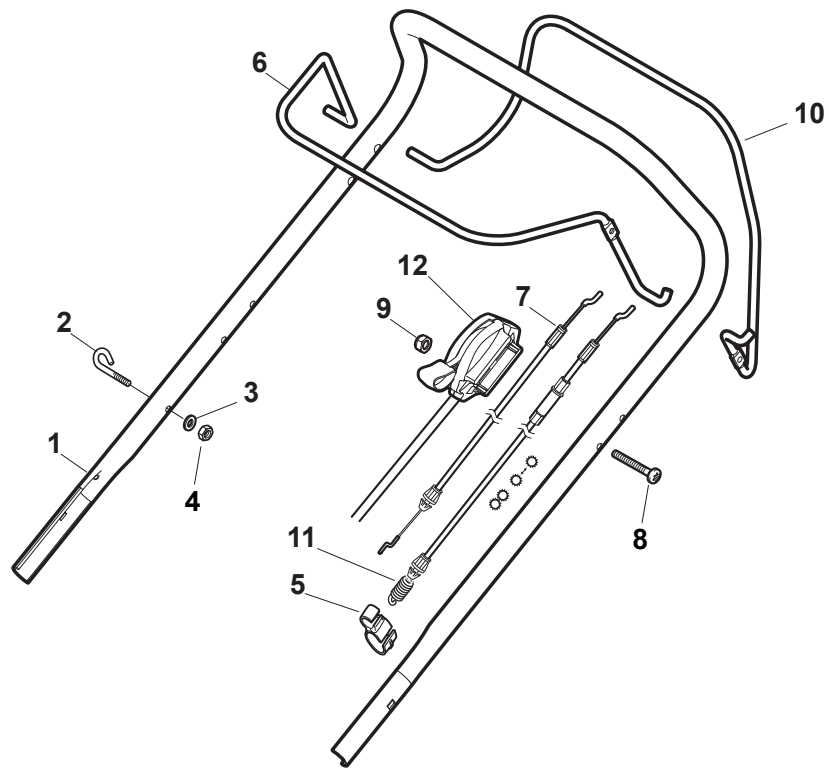

Fig.	Q.ty	Part No	Description	Notes
1	1	381006785/0	Handle Lower Part	Black
2	2	112819110/0	Screw	
3	2	122671651/0	Washer	
4	2	122399900/0	Knob	
5	2	112293200/0	Nut	
6	2	112818900/0	Screw	
8	2	112155000/0	Nut	
9	2	112521350/0	Washer	
10	2	112369500/0	Elastic Washer	
11	2	112760605/0	Screw	
12	1	381008730/0	Outfit	Black

MP1 554 WSVQ

WBH Petrol Steel Handle, Lower Part

Issue 11 - 2015

Fig.	Q.ty	Part No	Description	Notes
1	1	381007563/0	Lower handle	
2	4	122131750/0	Nut	
3	4	322399835/0	Knob	
4	4	322680016/0	Washer	
5	2	381103350/0	Handle	Black
6	2	381003253/0	Handle	Black