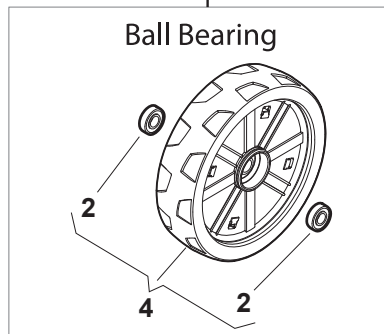

Bushing - Ø180

Ball Bearing - Ø180

Bushing - Ø240

Ball Bearing - Ø240

Fig.	Q.ty	Part No	Description	Notes
1	6	112728706/0	Screw	
2	2	381007462/1	Wheel	
3	8	322042064/0	Bushing	
4	2	381007442/1	Wheel	
5	2	381007466/1	Wheel	
6	2	381007445/1	Wheel	
7	2	381007463/1	Wheel	
8	8	119216035/0	Bearing	
9	2	381007448/1	Wheel	
10	2	381007467/1	Wheel	
11	2	381007455/1	Wheel	

Ball Bearing Ø200 - Wheels NTD

Ball Bearing Ø280 - Wheels NTD

Fig.	Q.ty	Part No	Description	Notes
1	8	119216035/0	Bearing	
2	4	381007416/2	Wheel	
4	2	381007417/2	Wheel	

DELTA Wheel (Pierced) - Ø 200

DELTA Wheel - Ø 280