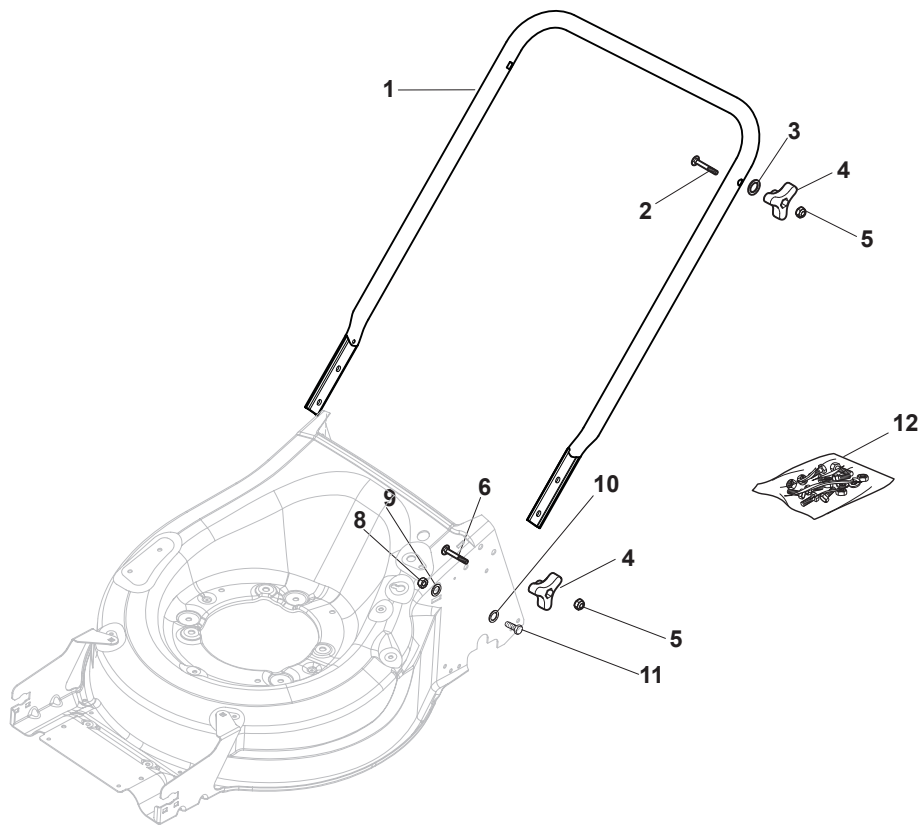

Fig.	Q.ty	Part No	Description	Notes
54	1	322722802/1	Half-Shell Starting Block inner-half	for ERGO Handle
54	1	322722807/0	Speed Control Lever Half-Bearing	for PRO Handle
55	1	322722803/0	Half-Shell	
56	2	112728702/0	Screw	
57	1	322399820/0	Knob	
58	2	112728300/0	Screw	
59	1	322319307/1	Lever, Speed Drive Control	
60	1	122601914/0	Pulley	
61	1	122601915/0	Pulley	

MP1 554 WSVQ

WBH Petrol Steel Mask

Issue 11 - 2015

Fig.	Q.ty	Part No	Description	Notes
1	1	322500113/0	Front Combi	
2	6	112728697/0	Screw	
3	2	112728699/0	Screw	
4	1	322055524/0	Insert	
5	1	322226217/0	Mask, Red	
6	1	322393742/0	Handle	
7	1	381004779/0	Red Deck	Side Discharge

Fig.	Q.ty	Part No	Description	Notes
1	1	381006785/0	Handle Lower Part	Black
2	2	112819110/0	Screw	
3	2	122671651/0	Washer	
4	2	122399900/0	Knob	
5	2	112293200/0	Nut	
6	2	112818900/0	Screw	
8	2	112155000/0	Nut	
9	2	112521350/0	Washer	
10	2	112369500/0	Elastic Washer	
11	2	112760605/0	Screw	
12	1	381008730/0	Outfit	Black