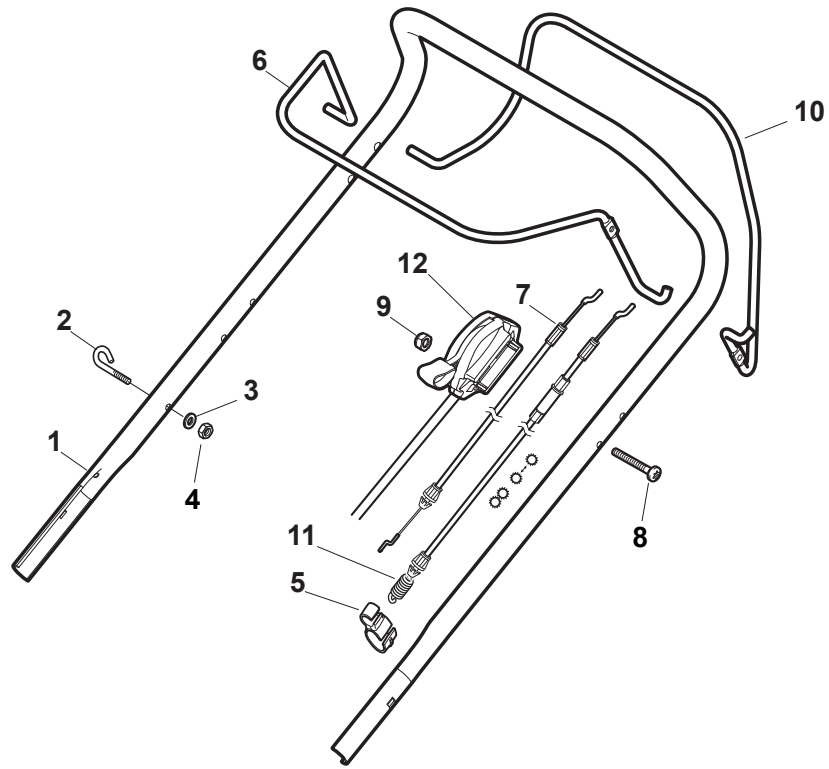

Fig.	Q.ty	Part No	Description	Notes
1	1	381006745/1	Handle, Upper Part with sponge handgrip	with Sponge
1	1	381006739/1	Handle, Upper Part	without Sponge
2	1	122430313/0	Guide Spring	
3	1	112521330/0	Washer	
4	1	112154510/0	Nut	
5	1	118390020/0	Conduit Clip Caproeurope	
6	1	181003363/1	Lever, Engine Brake Black	Black
6	1	381003365/0	Lever, Engine Brake Yellow	Yellow
7	1	181030087/0	Cable, Thread Engine Brake	Handle w/Knob - For B&S 775 IS
7	1	181030057/0	Cable, Thread Engine Brake	Handle w/Lever - For B&S 775 IS
8	1	112727783/0	Screw	
9	1	112154510/0	Nut	
10	1	181003364/0	Drive Control Lever	Black
10	1	381003366/0	Lever, Driving Yellow	Yellow
11	1	381030104/0	Clutch Cable	
12	1	322551640/0	Plate	

Fig.	Q.ty	Part No	Description	Notes
1	1	381006745/1	Handle, Upper Part with sponge handgrip	with Sponge
1	1	381006739/1	Handle, Upper Part	without Sponge
2	1	122430313/0	Guide Spring	
3	1	112521330/0	Washer	
4	1	112154510/0	Nut	
5	1	118390020/0	Conduit Clip Caproeurop	
6	1	181003363/1	Lever, Engine Brake Black	Black
6	1	381003365/0	Lever, Engine Brake Yellow	Yellow
7	1	181030087/0	Cable, Thread Engine Brake	Handle w/Knob - For B&S 775 IS
7	1	181030057/0	Cable, Thread Engine Brake	Handle w/Lever - For B&S 775 IS
8	1	112727783/0	Screw	
9	1	112154510/0	Nut	
10	1	181003364/0	Drive Control Lever	Black
10	1	381003366/0	Lever, Driving Yellow	Yellow
11	1	381030104/0	Clutch Cable	
12	1	181005537/0	Throttle Cable	for Handle with Knob
12	1	181005539/0	Throttle Cable	for Handle with Lever