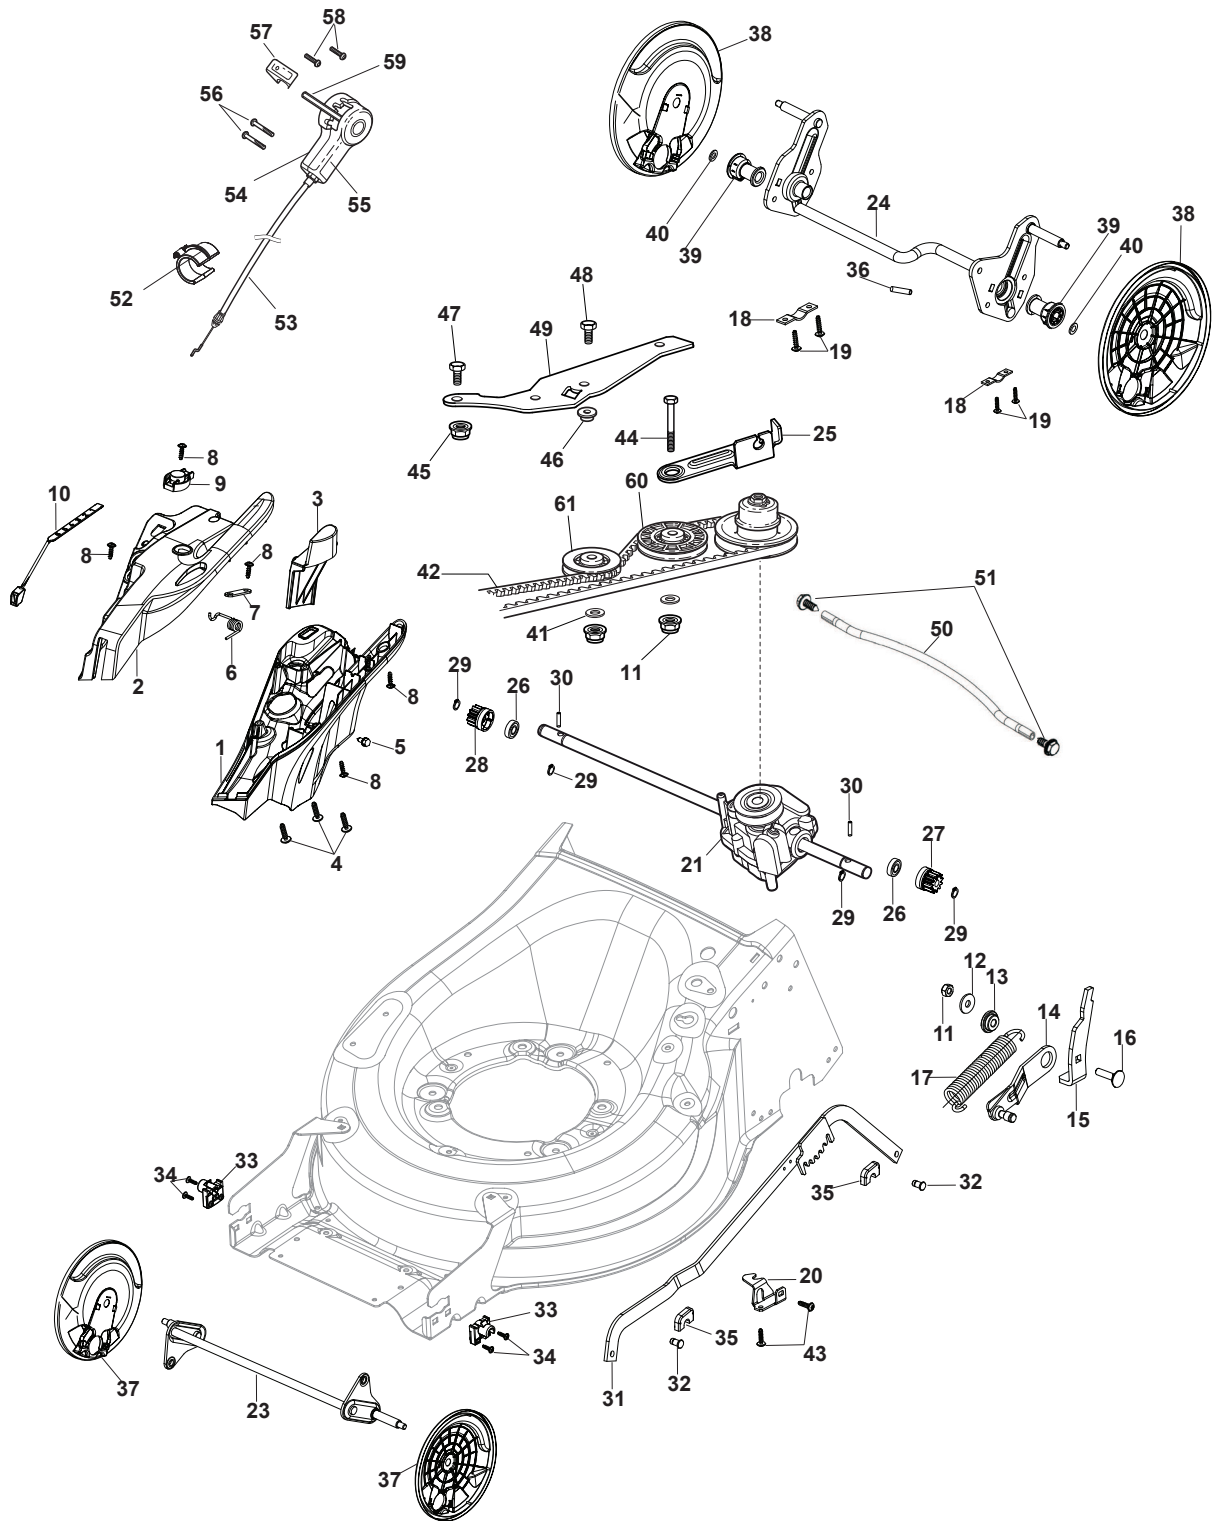

THIS INFORMATION IS NOT INTENDED FOR SALE OR RESALE, AND THIS NOTICE MUST REMAIN ON ALL COPIES.

Fig.	Q.ty	Part No	Description	Notes
1	1	322055262/0	Lower Cover	
2	1	322055263/0	Upper Cover	
3	1	322602026/0	Button	
4	5	112728699/0	Screw	
5	1	125943004/0	Screw	
6	1	122450477/0	Spring	
7	1	322981471/1	Plate	
8	5	112728697/0	Screw	
9	1	322602027/0	Lens	
10	1	322602028/0	Visualizer	
11	1	112154510/0	Nut	
12	1	112523040/0	Washer	
13	1	122517873/0	Pin	
14	1	381003475/0	Lever, Height Adjustment	
15	1	322778475/0	Bracket	
16	1	112815270/0	Screw	
17	1	122450480/0	Spring	
18	2	322545152/0	Plate	
19	4	112728698/0	Screw	
20	1	322778477/0	Support	
21	1	181003116/0	Gear Box	
23	1	381302883/0	Front Wheel Axle	
24	1	381302891/0	Rear Wheel Axle	
25	1	322806647/0	Bracket	
26	2	119216035/0	Bearing	
27	1	122570110/1	Pinion Right	
28	1	122570120/1	Pinion Left	
29	4	112608600/0	Seeger	
30	2	122753000/0	Pin	
31	1	381002047/0	Wheels Control Rod	
32	2	122519820/0	Pin	
33	2	322785305/0	Support	
34	4	112728697/0	Screw	
35	2	112436051/0	Plate	
37	2	322600247/0	Protection, Wheel	
38	2	322600205/1	Protection, Wheel	
39	2	322042068/0	Bushing	
40	2	112521371/0	Washer	
41	2	112523050/0	Washer	
42	1	135064379/0	Belt	
43	5	112728704/1	Screw	
44	1	112674550/0	Screw	
45	2	112154210/0	Nut	
46	1	122671656/0	Washer	
47	2	112792611/0	Screw	
48	2	112689500/0	Screw	
49	1	322806649/0	Bracket	
50	1	322608567/0	Stiffening	
51	2	112735120/0	Screw	
52	1	118390020/0	Conduit Clip	
53	1	381030107/0	Cable, Speed Drive Control	

Fig.	Q.ty	Part No	Description	Notes
54	1	322722802/1	Half-Shell Starting Block inner-half	for ERGO Handle
54	1	322722807/0	Speed Control Lever Half-Bearing	for PRO Handle
55	1	322722803/0	Half-Shell	
56	2	112728702/0	Screw	
57	1	322399820/0	Knob	
58	2	112728300/0	Screw	
59	1	322319307/1	Lever, Speed Drive Control	
60	1	122601914/0	Pulley	
61	1	122601915/0	Pulley	