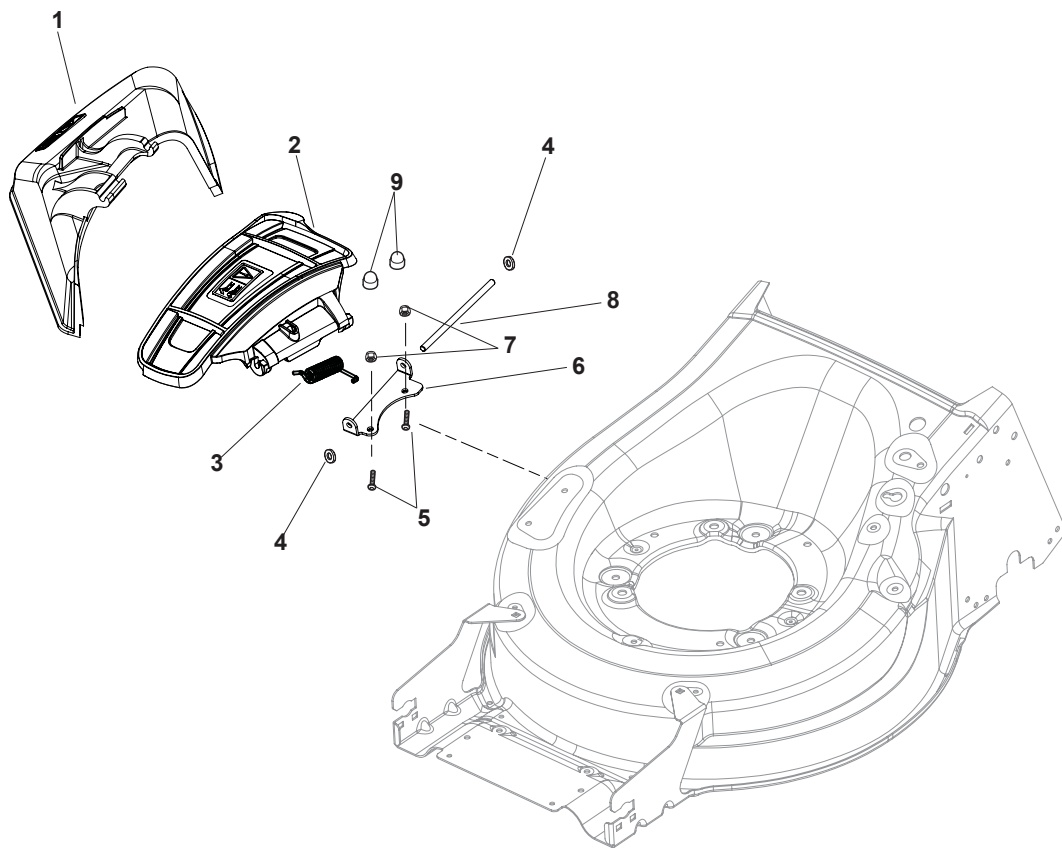

Fig.	Q.ty	Part No	Description	Notes
1	1	322108315/0	Conveyor	
2	1	322600309/0	Stone Guard, Black	
3	1	122450456/0	Spring	
4	2	112604896/0	Crown Fastener	
5	2	112727803/0	Screw	
6	1	322806639/0	Fulcrum Pin	
7	2	112154510/0	Nut	
8	1	122517869/1	Pin	
9	2	118203853/0	Screw	