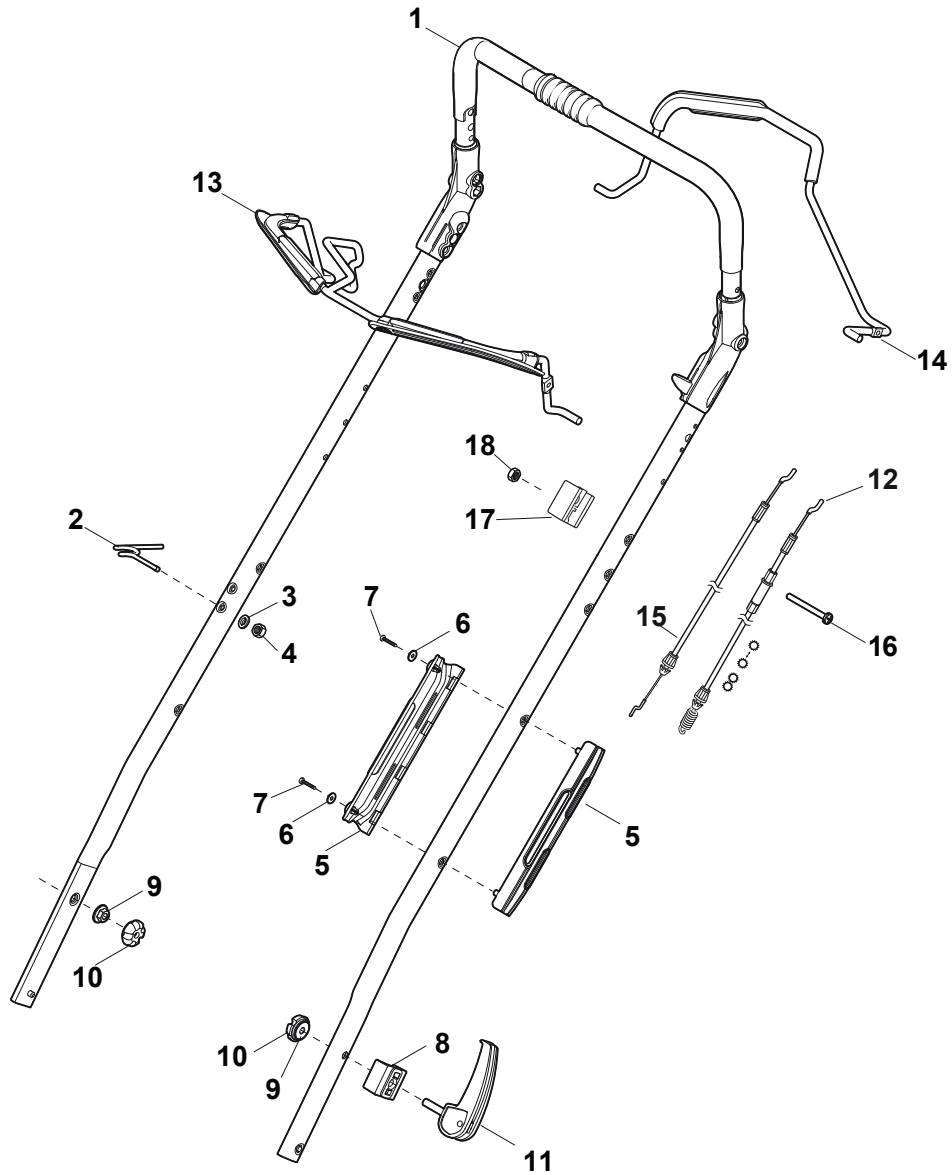

Fig.	Q.ty	Part No	Description	Notes
1	1	381006745/1	Handle, Upper Part with sponge handgrip	with Sponge
1	1	381006739/1	Handle, Upper Part	without Sponge
2	1	122430313/0	Guide Spring	
3	1	112521330/0	Washer	
4	1	112154510/0	Nut	
5	1	118390020/0	Conduit Clip Caproeurop	
6	1	181003363/1	Lever, Engine Brake Black	Black
6	1	381003365/0	Lever, Engine Brake Yellow	Yellow
7	1	181030087/0	Cable, Thread Engine Brake	Handle w/Knob - For B&S 775 IS
7	1	181030057/0	Cable, Thread Engine Brake	Handle w/Lever - For B&S 775 IS
8	1	112727783/0	Screw	
9	1	112154510/0	Nut	
10	1	181003364/0	Drive Control Lever	Black
10	1	381003366/0	Lever, Driving Yellow	Yellow
11	1	381030104/0	Clutch Cable	
12	1	181005537/0	Throttle Cable	for Handle with Knob
12	1	181005539/0	Throttle Cable	for Handle with Lever

Fig.	Q.ty	Part No	Description	Notes
1	1	381007559/0	Handle, Upper Part	Black
2	1	122430313/0	Guide Spring	
3	1	112521330/0	Washer	
4	1	112154510/0	Nut	
5	2	322806644/0	Protection	
6	4	112523000/1	Washer	
7	4	112727812/0	Screw	
8	2	322680017/0	Washer	
9	2	122131750/0	Nut	
10	2	322399835/0	Knob	
11	1	381003253/0	Handle	Black
12	1	381030108/0	Clutch Cable	
13	1	181003437/0	Lever, Engine Brake Black	
14	1	181003438/0	Drive Control Lever	
15	1	181030057/0	Cable, Thread Engine Brake	for B&S 675 Series
15	1	181030087/0	Cable, Thread Engine Brake	for B&S 750-750Es-775IS Series
15	1	181030070/0	Cable, Thread Engine Brake	for HONDA - B&S 625-850 - GGP 160cc
16	1	112727784/0	Screw	
17	1	322551639/0	Fixed Plate	
18	1	112154510/0	Nut	

Bushing - Ø180

Ball Bearing - Ø180

Bushing - Ø240

Ball Bearing - Ø240

Fig.	Q.ty	Part No	Description	Notes
1	6	112728706/0	Screw	
2	2	381007462/1	Wheel	
3	8	322042064/0	Bushing	
4	2	381007442/1	Wheel	
5	2	381007466/1	Wheel	
6	2	381007445/1	Wheel	
7	2	381007463/1	Wheel	
8	8	119216035/0	Bearing	
9	2	381007448/1	Wheel	
10	2	381007467/1	Wheel	
11	2	381007455/1	Wheel	