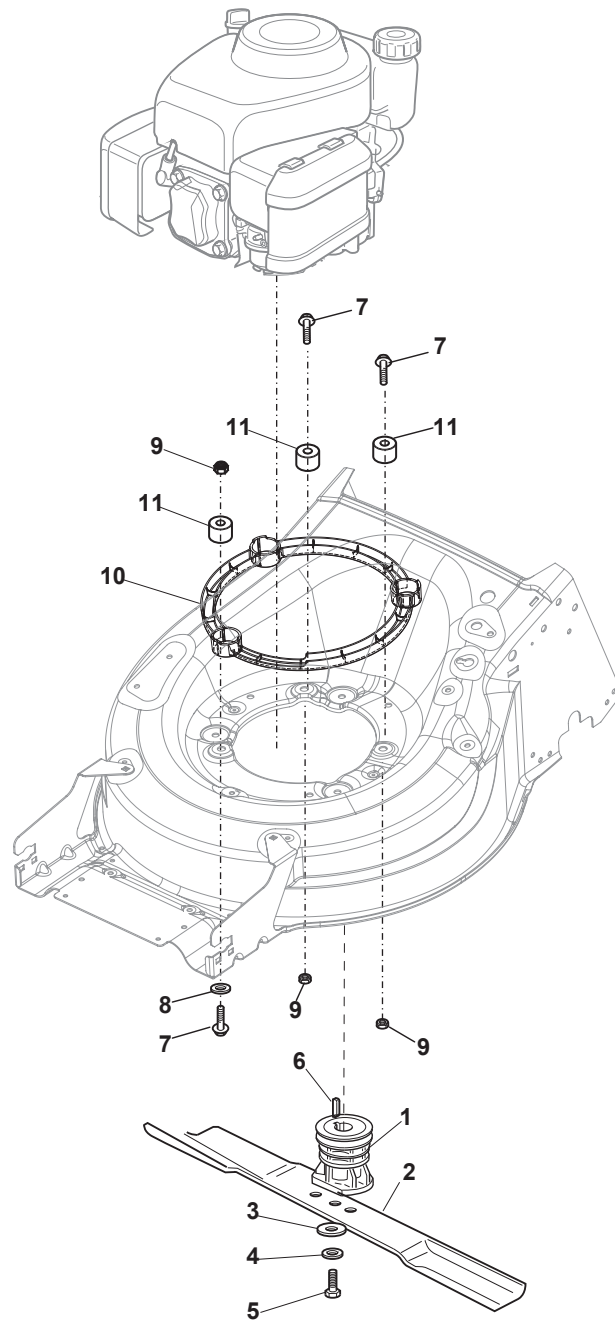

Fig.	Q.ty	Part No	Description	Notes
54	1	322722802/1	Half-Shell Starting Block inner-half	for ERGO Handle
54	1	322722807/0	Speed Control Lever Half-Bearing	for PRO Handle
55	1	322722803/0	Half-Shell	
56	2	112728702/0	Screw	
57	1	322399820/0	Knob	
58	2	112728300/0	Screw	
59	1	322319307/1	Lever, Speed Drive Control	
60	1	122601914/0	Pulley	
61	1	122601915/0	Pulley	

Fig.	Q.ty	Part No	Description	Notes
1	2	322110643/0	Hub Cap Grey	Grey
2	2	322110644/0	Hub Cap Grey	Grey
3	2	322110645/0	Hub Cap Grey	Grey
4	2	322110646/0	Hub Cap Grey	Grey

Fig.	Q.ty	Part No	Description	Notes
1	1	381005195/0	Bracket-Rh	
2	1	381005197/0	Bracket-Lh	
3	6	112727801/0	Screw	
4	2	322545213/0	Plate	
5	1	322600310/0	Rear door	Not for TR/E models
6	1	322108316/0	Conveyor	
7	6	112728699/0	Screw	
8	1	322060271/0	Carter Mulching	
9	2	112728530/0	Screw	
10	2	112154510/0	Nut	
11	2	112815200/0	Screw	
12	2	112521330/0	Washer	
13	1	119035000/0	Or Ring	
14	1	112728697/0	Screw	
15	1	322034002/0	Washing Connection	
16	1	322140246/0	Deflector	
17	1	112645708/0	Pin	

Fig.	Q.ty	Part No	Description	Notes
1	1	322108315/0	Conveyor	
2	1	322600309/0	Stone Guard, Black	
3	1	122450456/0	Spring	
4	2	112604896/0	Crown Fastener	
5	2	112727803/0	Screw	
6	1	322806639/0	Fulcrum Pin	
7	2	112154510/0	Nut	
8	1	122517869/1	Pin	
9	2	118203853/0	Screw	