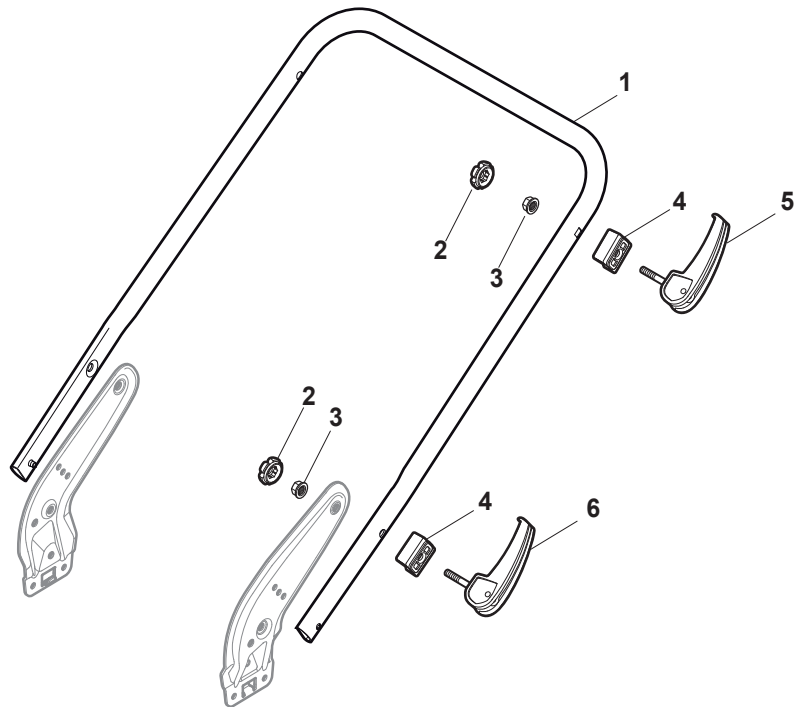

Fig.	Q.ty	Part No	Description	Notes
54	1	322722802/1	Half-Shell Starting Block inner-half	for ERGO Handle
54	1	322722807/0	Speed Control Lever Half-Bearing	for PRO Handle
55	1	322722803/0	Half-Shell	
56	2	112728702/0	Screw	
57	1	322399820/0	Knob	
58	2	112728300/0	Screw	
59	1	322319307/1	Lever, Speed Drive Control	
60	1	122601914/0	Pulley	
61	1	122601915/0	Pulley	

MP1 554 WSVQ

WBH Petrol Steel Mask

Issue 11 - 2015

Fig.	Q.ty	Part No	Description	Notes
1	1	322500113/0	Front Combi	
2	6	112728697/0	Screw	
3	2	112728699/0	Screw	
4	1	322055524/0	Insert	
5	1	322226217/0	Mask, Red	
6	1	322393742/0	Handle	
7	1	381004779/0	Red Deck	Side Discharge

Fig.	Q.ty	Part No	Description	Notes
1	1	381006785/0	Handle Lower Part	Black
2	2	112819110/0	Screw	
3	2	122671651/0	Washer	
4	2	122399900/0	Knob	
5	2	112293200/0	Nut	
6	2	112818900/0	Screw	
8	2	112155000/0	Nut	
9	2	112521350/0	Washer	
10	2	112369500/0	Elastic Washer	
11	2	112760605/0	Screw	
12	1	381008730/0	Outfit	Black