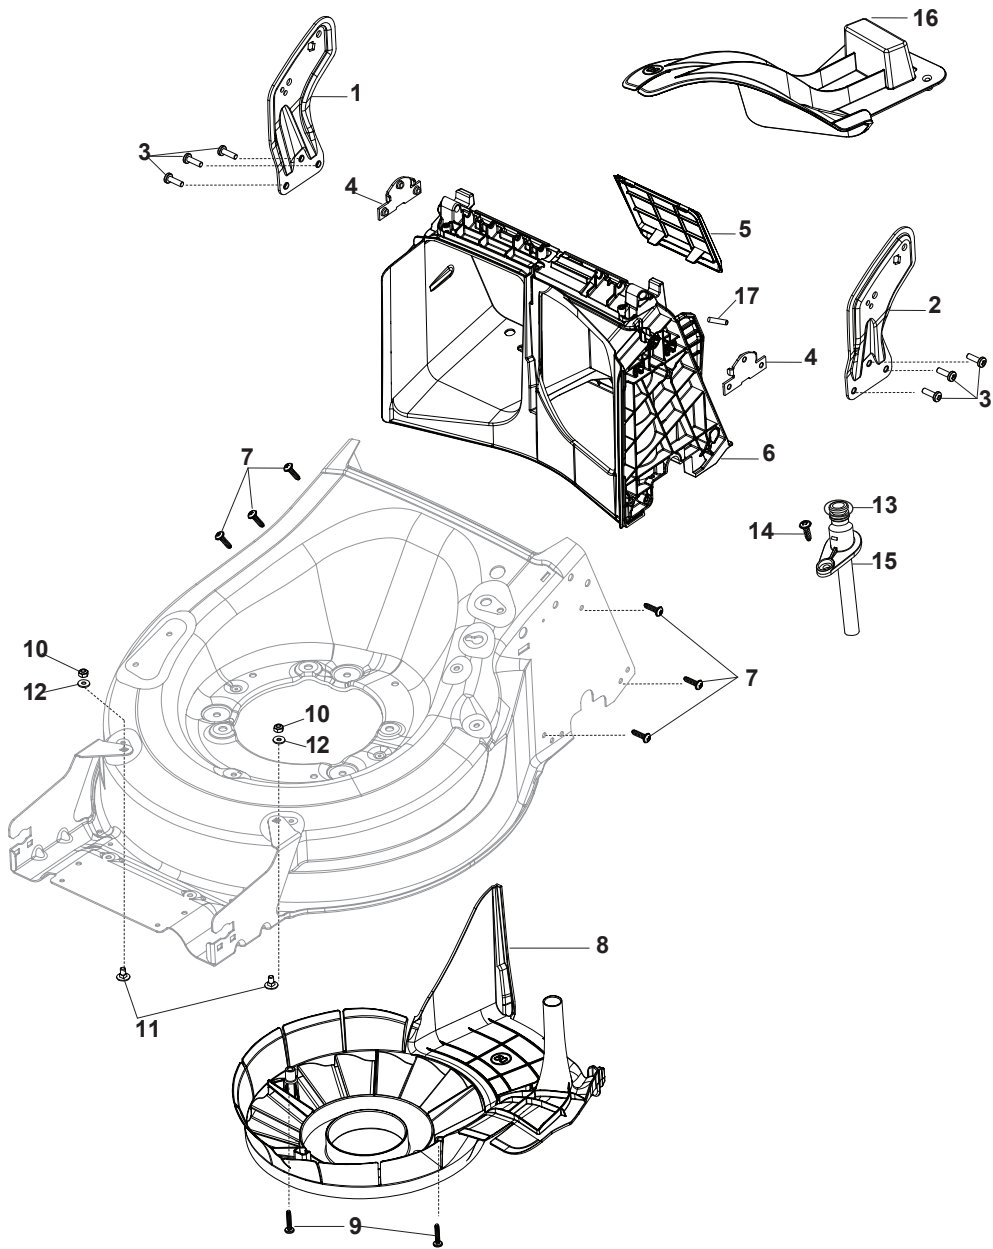

Fig.	Q.ty	Part No	Description	Notes
54	1	322722802/1	Half-Shell Starting Block inner-half	for ERGO Handle
54	1	322722807/0	Speed Control Lever Half-Bearing	for PRO Handle
55	1	322722803/0	Half-Shell	
56	2	112728702/0	Screw	
57	1	322399820/0	Knob	
58	2	112728300/0	Screw	
59	1	322319307/1	Lever, Speed Drive Control	
60	1	122601914/0	Pulley	
61	1	122601915/0	Pulley	

Fig.	Q.ty	Part No	Description	Notes
1	2	322110643/0	Hub Cap Grey	Grey
2	2	322110644/0	Hub Cap Grey	Grey
3	2	322110645/0	Hub Cap Grey	Grey
4	2	322110646/0	Hub Cap Grey	Grey

Fig.	Q.ty	Part No	Description	Notes
1	1	381005195/0	Bracket-Rh	
2	1	381005197/0	Bracket-Lh	
3	6	112727801/0	Screw	
4	2	322545213/0	Plate	
5	1	322600310/0	Rear door	Not for TR/E models
6	1	322108316/0	Conveyor	
7	6	112728699/0	Screw	
8	1	322060271/0	Carter Mulching	
9	2	112728530/0	Screw	
10	2	112154510/0	Nut	
11	2	112815200/0	Screw	
12	2	112521330/0	Washer	
13	1	119035000/0	Or Ring	
14	1	112728697/0	Screw	
15	1	322034002/0	Washing Connection	
16	1	322140246/0	Deflector	
17	1	112645708/0	Pin	

Fig.	Q.ty	Part No	Description	Notes
1	1	322108315/0	Conveyor	
2	1	322600309/0	Stone Guard, Black	
3	1	122450456/0	Spring	
4	2	112604896/0	Crown Fastener	
5	2	112727803/0	Screw	
6	1	322806639/0	Fulcrum Pin	
7	2	112154510/0	Nut	
8	1	122517869/1	Pin	
9	2	118203853/0	Screw	