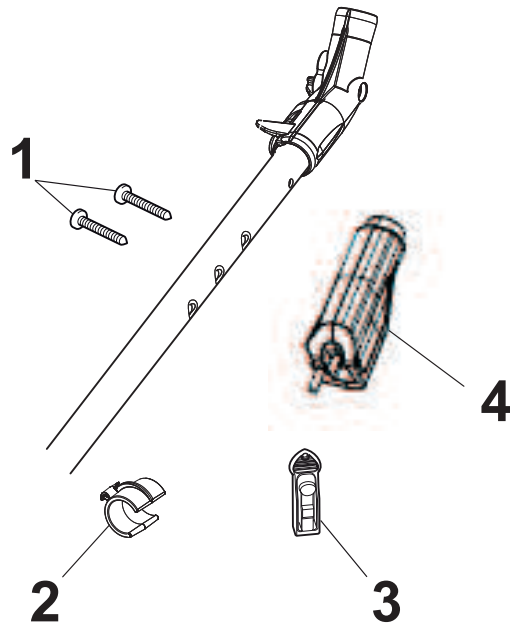

Fig.	Q.ty	Part No	Description	Notes
1	1	381007559/0	Handle, Upper Part	Black
2	1	122430313/0	Guide Spring	
3	1	112521330/0	Washer	
4	1	112154510/0	Nut	
5	2	322806644/0	Protection	
6	4	112523000/1	Washer	
7	4	112727812/0	Screw	
8	2	322680017/0	Washer	
9	2	122131750/0	Nut	
10	2	322399835/0	Knob	
11	1	381003253/0	Handle	Black
12	1	381030108/0	Clutch Cable	
13	1	181003437/0	Lever, Engine Brake Black	
14	1	181003438/0	Drive Control Lever	
15	1	181030057/0	Cable, Thread Engine Brake	for B&S 675 Series
15	1	181030087/0	Cable, Thread Engine Brake	for B&S 750-750Es-775IS Series
15	1	181030070/0	Cable, Thread Engine Brake	for HONDA - B&S 625-850 - GGP 160cc
16	1	112727784/0	Screw	
17	1	322551639/0	Fixed Plate	
18	1	112154510/0	Nut	

Fig.	Q.ty	Part No	Description	Notes
1	1	381007559/0	Handle, Upper Part	Black
2	1	122430313/0	Guide Spring	
3	1	112521330/0	Washer	
4	1	112154510/0	Nut	
5	2	322806644/0	Protection	
6	4	112523000/1	Washer	
7	4	112727812/0	Screw	
8	2	322680017/0	Washer	
9	2	122131750/0	Nut	
10	2	322399835/0	Knob	
11	1	381003253/0	Handle	Black
12	1	381030108/0	Clutch Cable	
13	1	181003437/0	Lever, Engine Brake Black	
14	1	181003438/0	Drive Control Lever	
15	1	181030057/0	Cable, Thread Engine Brake	for B&S 675 Series
15	1	181030087/0	Cable, Thread Engine Brake	for B&S 750-750Es-775IS Series
15	1	181030070/0	Cable, Thread Engine Brake	for HONDA - B&S 625-850 - GGP 160cc
16	1	112727786/0	Screw	
17	1	112154510/0	Nut	
18	1	181005540/0	Throttle Cable	

Fig.	Q.ty	Part No	Description	Notes
1	1	112728702/0	Screw	without Varietor
1	1	112728300/0	Screw	with Varietor
2	1	133320022/0	Fastpoint Clamp Art.0384.Aa01	
3	1	322076570/1	Battery Safety Key	
4	1	381600400/0	Switch	